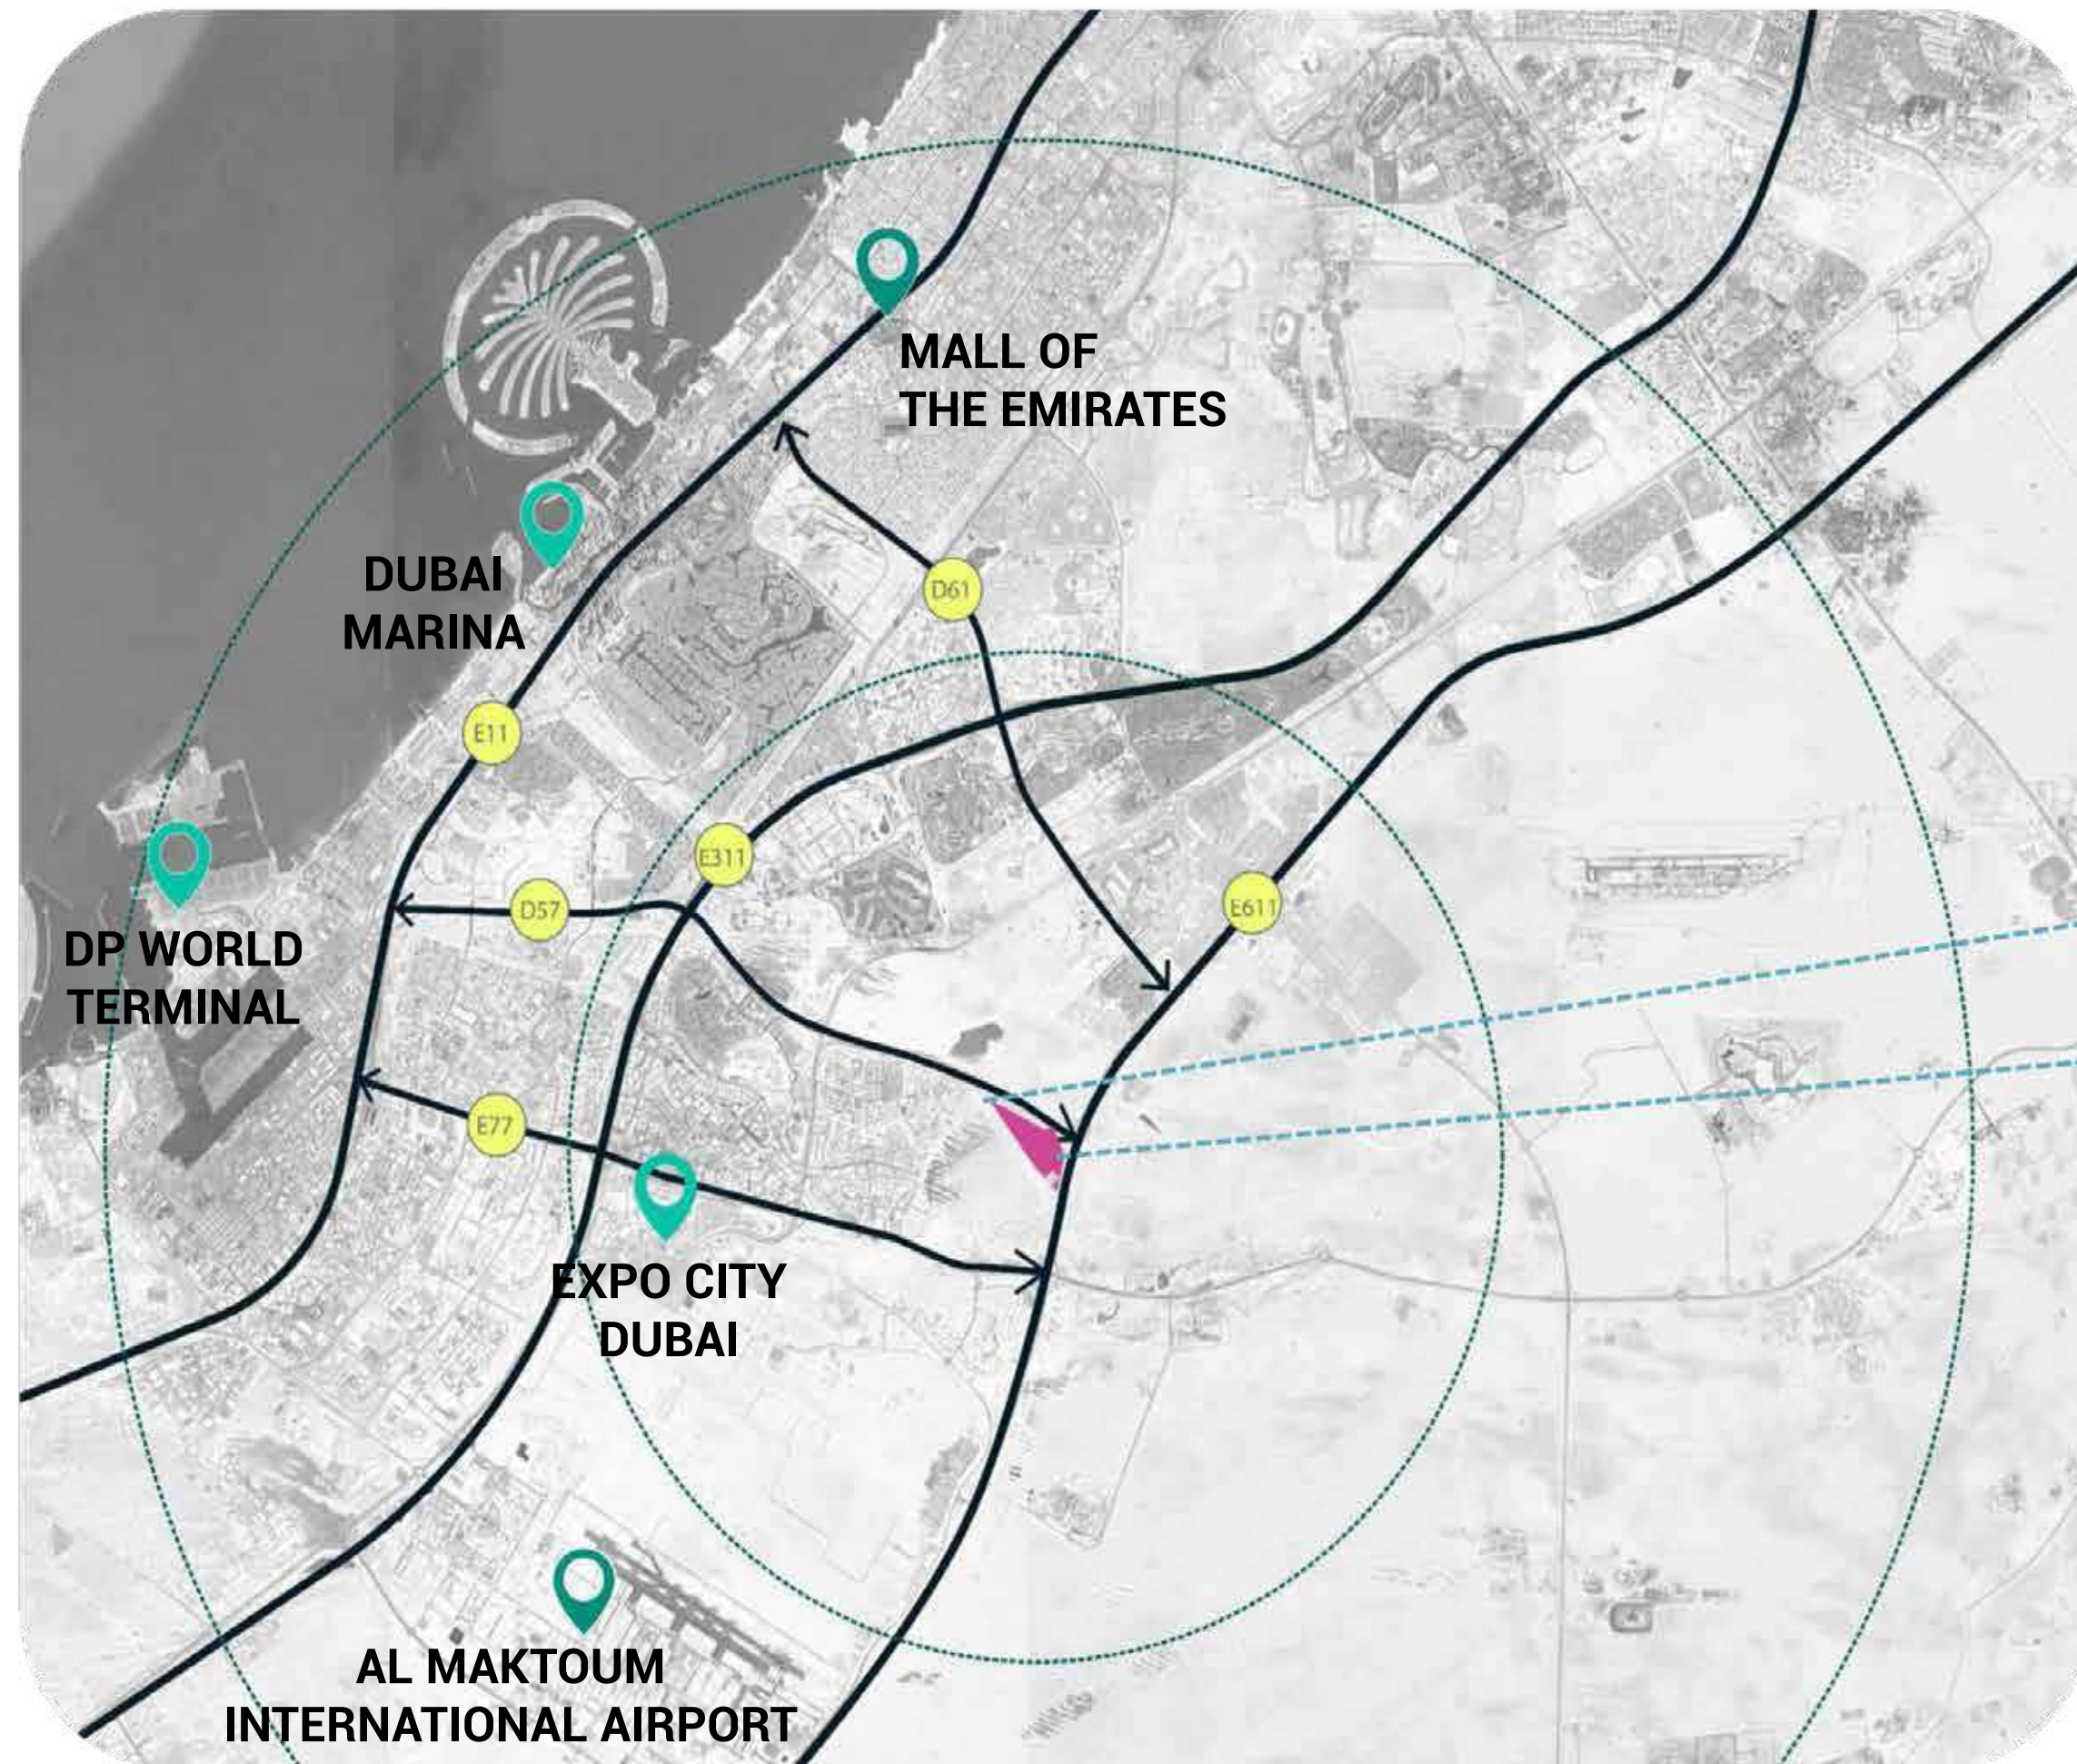

# INSPIRATION

*DAMAC*  
**RIVERSIDE**  
VIEWS

CONNECTING...

# LOCATION

RIVERSIDE, DUBAI, UAE

DAMAC

# RIVERSIDE

VIEWS

EXPO 2020  
16 MINUTES

METRO  
15 MINUTES

AIRPORT  
12 MINUTES

DAMAC MALL  
9 MINUTES

DAMAC