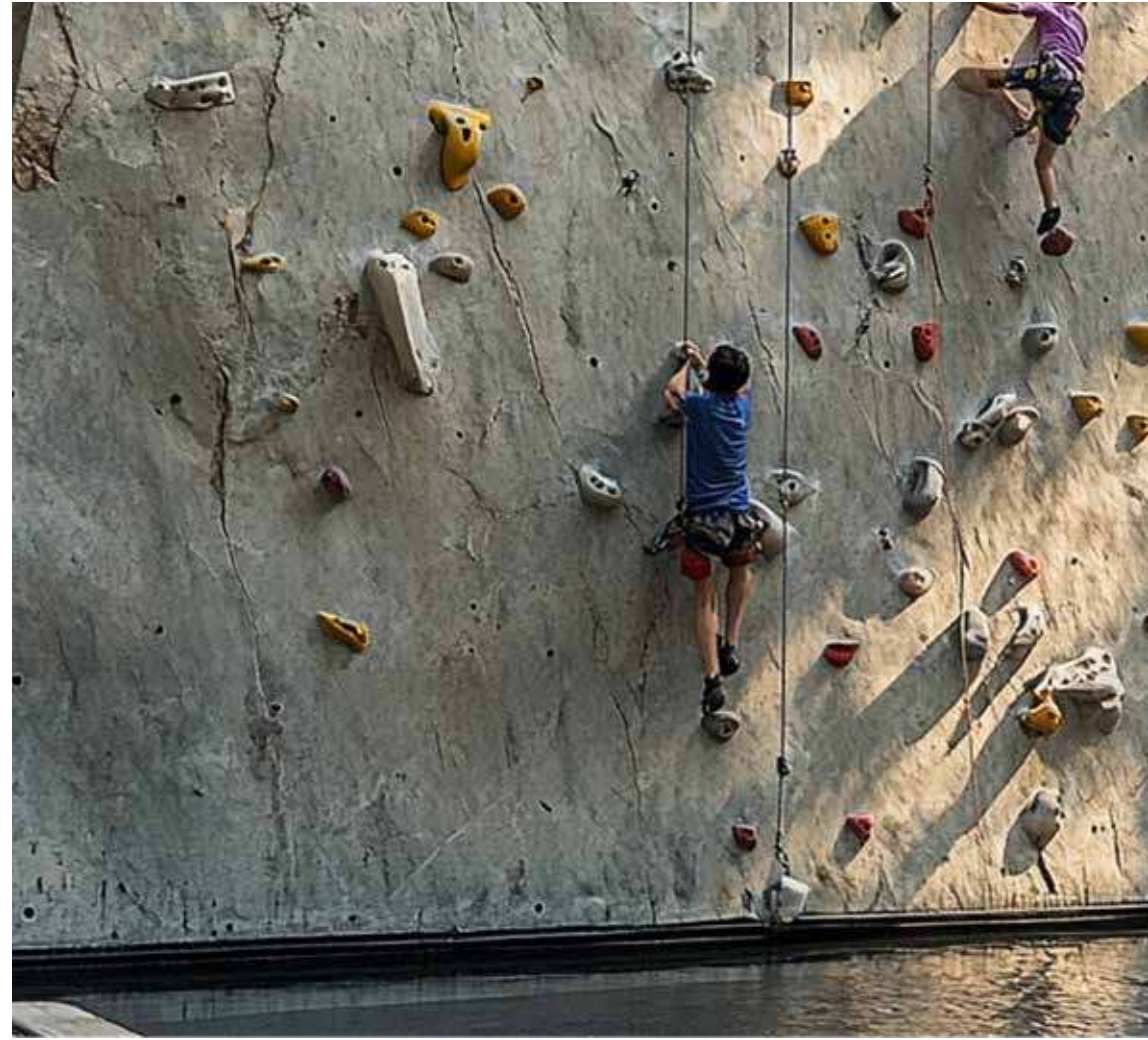

# GREEN VEIN AMENITIES

HEALTH & ACTIVITY

## WALL CLIMBING

Where each ascent leads to an exhilarating splash into refreshing waters below. Feel the thrill of scaling our vertical challenge, knowing the water awaits to cushion your descent.

*DAMAC*  
**RIVERSIDE**  
VIEWS