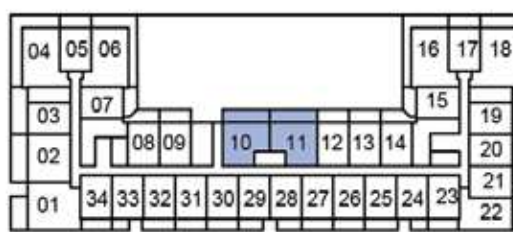

FLOOR PLANS

2 BEDROOMS

Total Saleable Area:
AVG: 95 SQ M / 1022.57 SQ FT

LEVEL 1