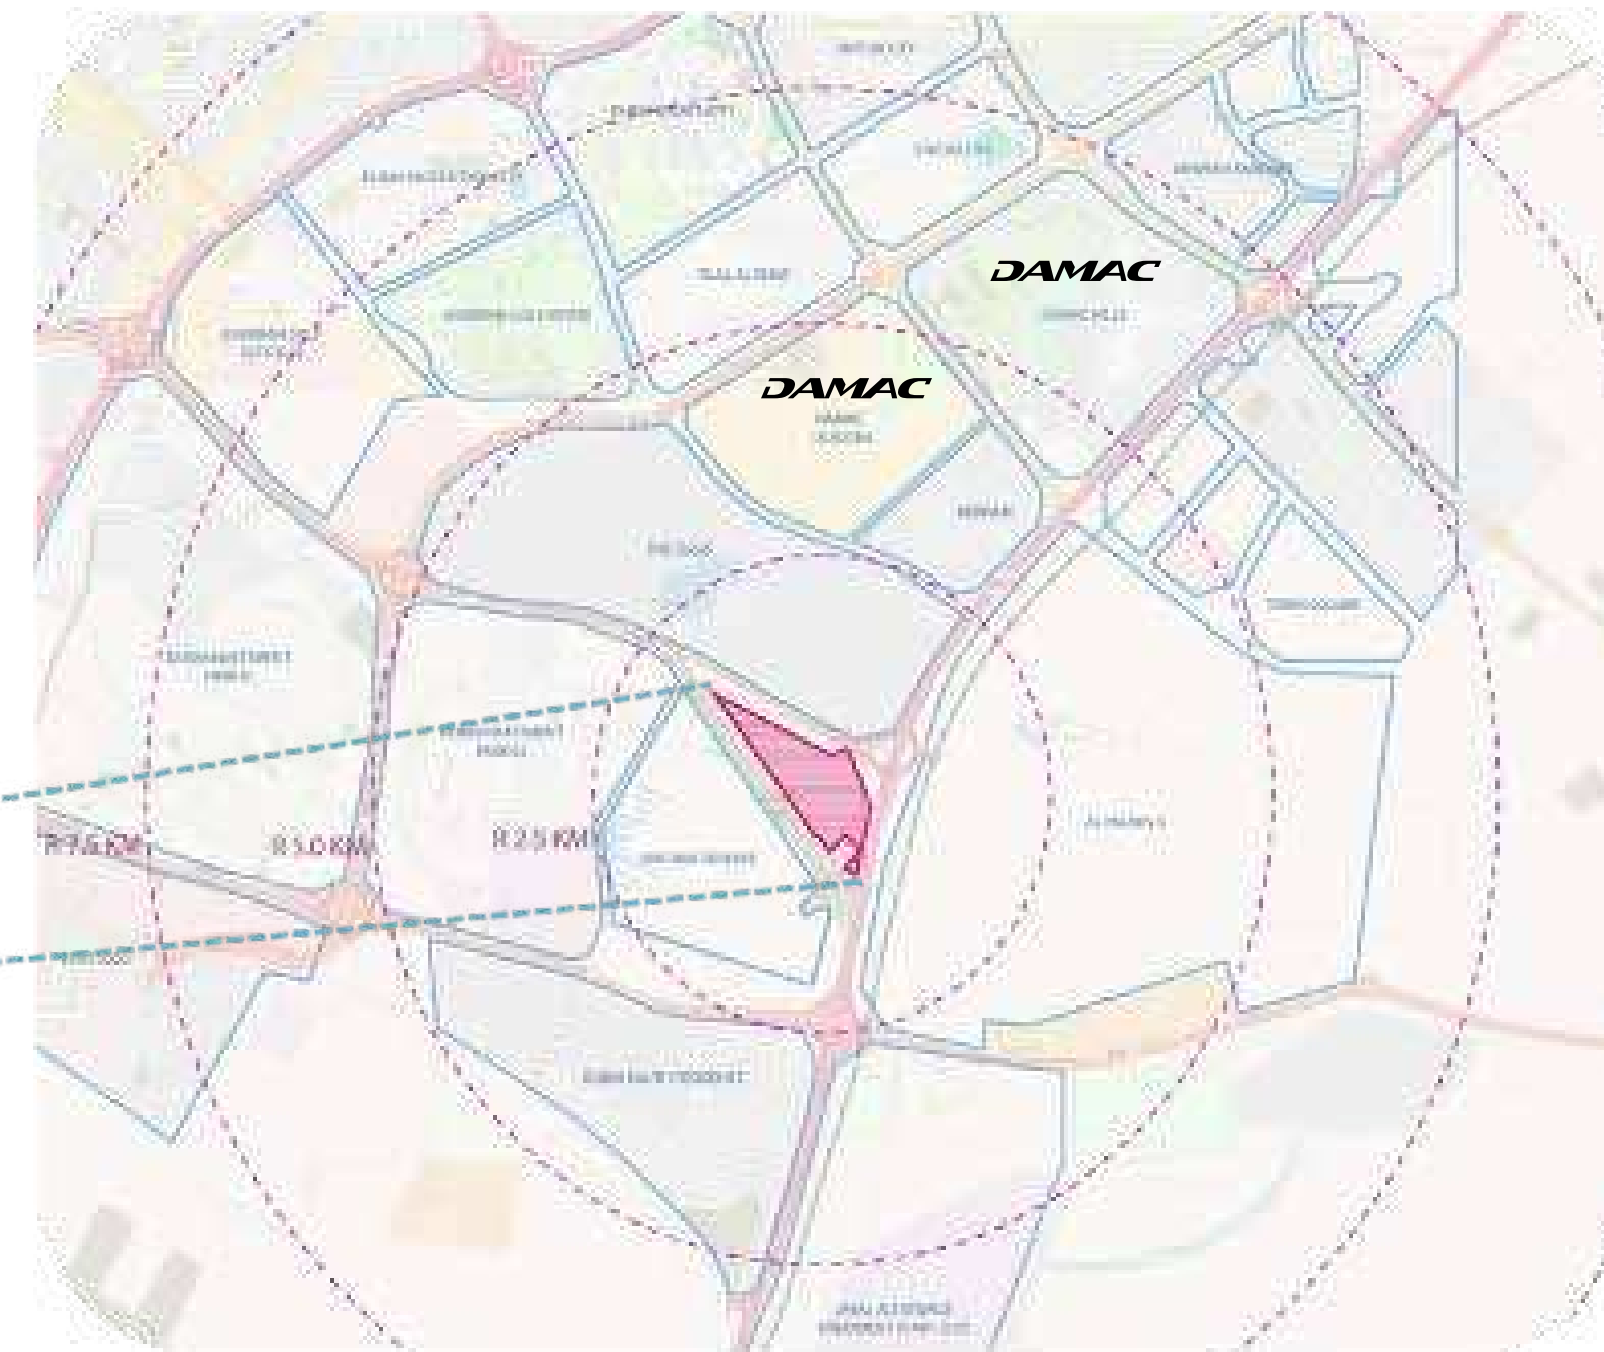

# INSPIRATION

*DAMAC*  
**RIVERSIDE**  
VIEWS

CONNECTING...

# LOCATION

RIVERSIDE, DUBAI, UAE

DAMAC

# RIVERSIDE

VIEWS

EXPO 2020  
16 MINUTES

METRO  
15 MINUTES

AIRPORT  
12 MINUTES

DAMAC MALL  
9 MINUTES

DAMAC