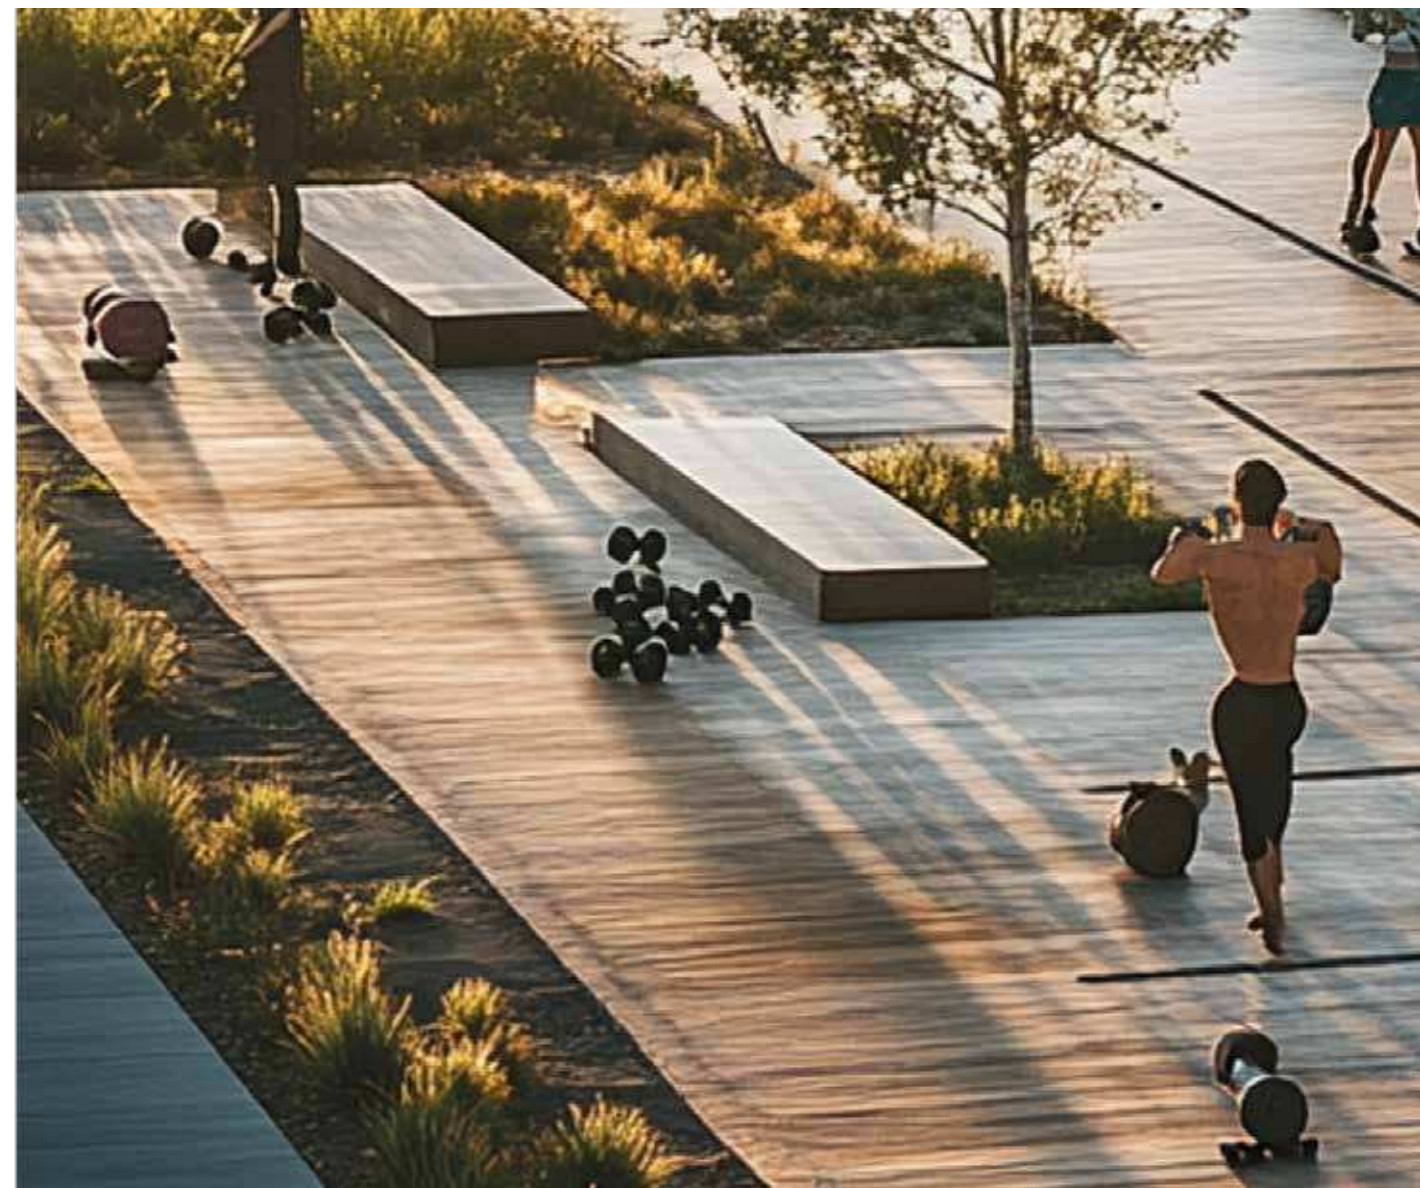

WATER VEIN AMENITIES

HEALTH & ACTIVITY

FITNESS BY THE WATER

Cutting-edge aquatic fitness spaces designed for optimal workouts, blending innovation, functionality, and aesthetic appeal for a holistic exercise experience

DAMAC
RIVERSIDE
VIEWS