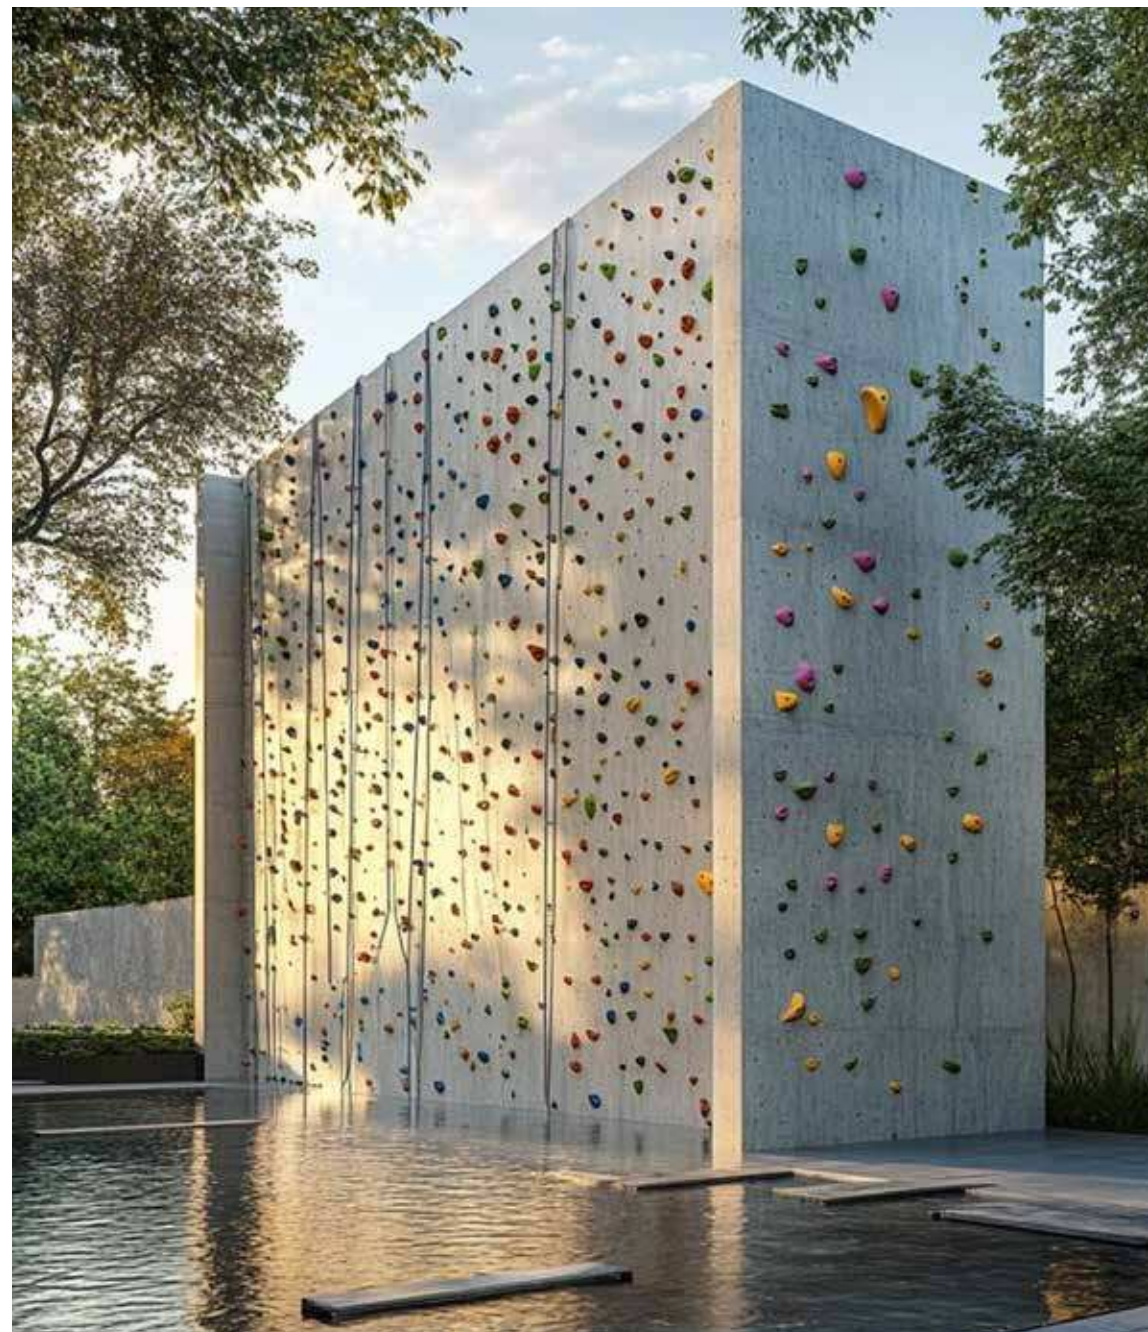

**DAMAC**  
**RIVERSIDE**  
VIEWS

# GREEN VEIN AMENITIES

HEALTH & ACTIVITY

## WALL CLIMBING

Where each ascent leads to an exhilarating splash into refreshing waters below. Feel the thrill of scaling our vertical challenge, knowing the water awaits to cushion your descent.

*DAMAC*  
**RIVERSIDE**  
VIEWS